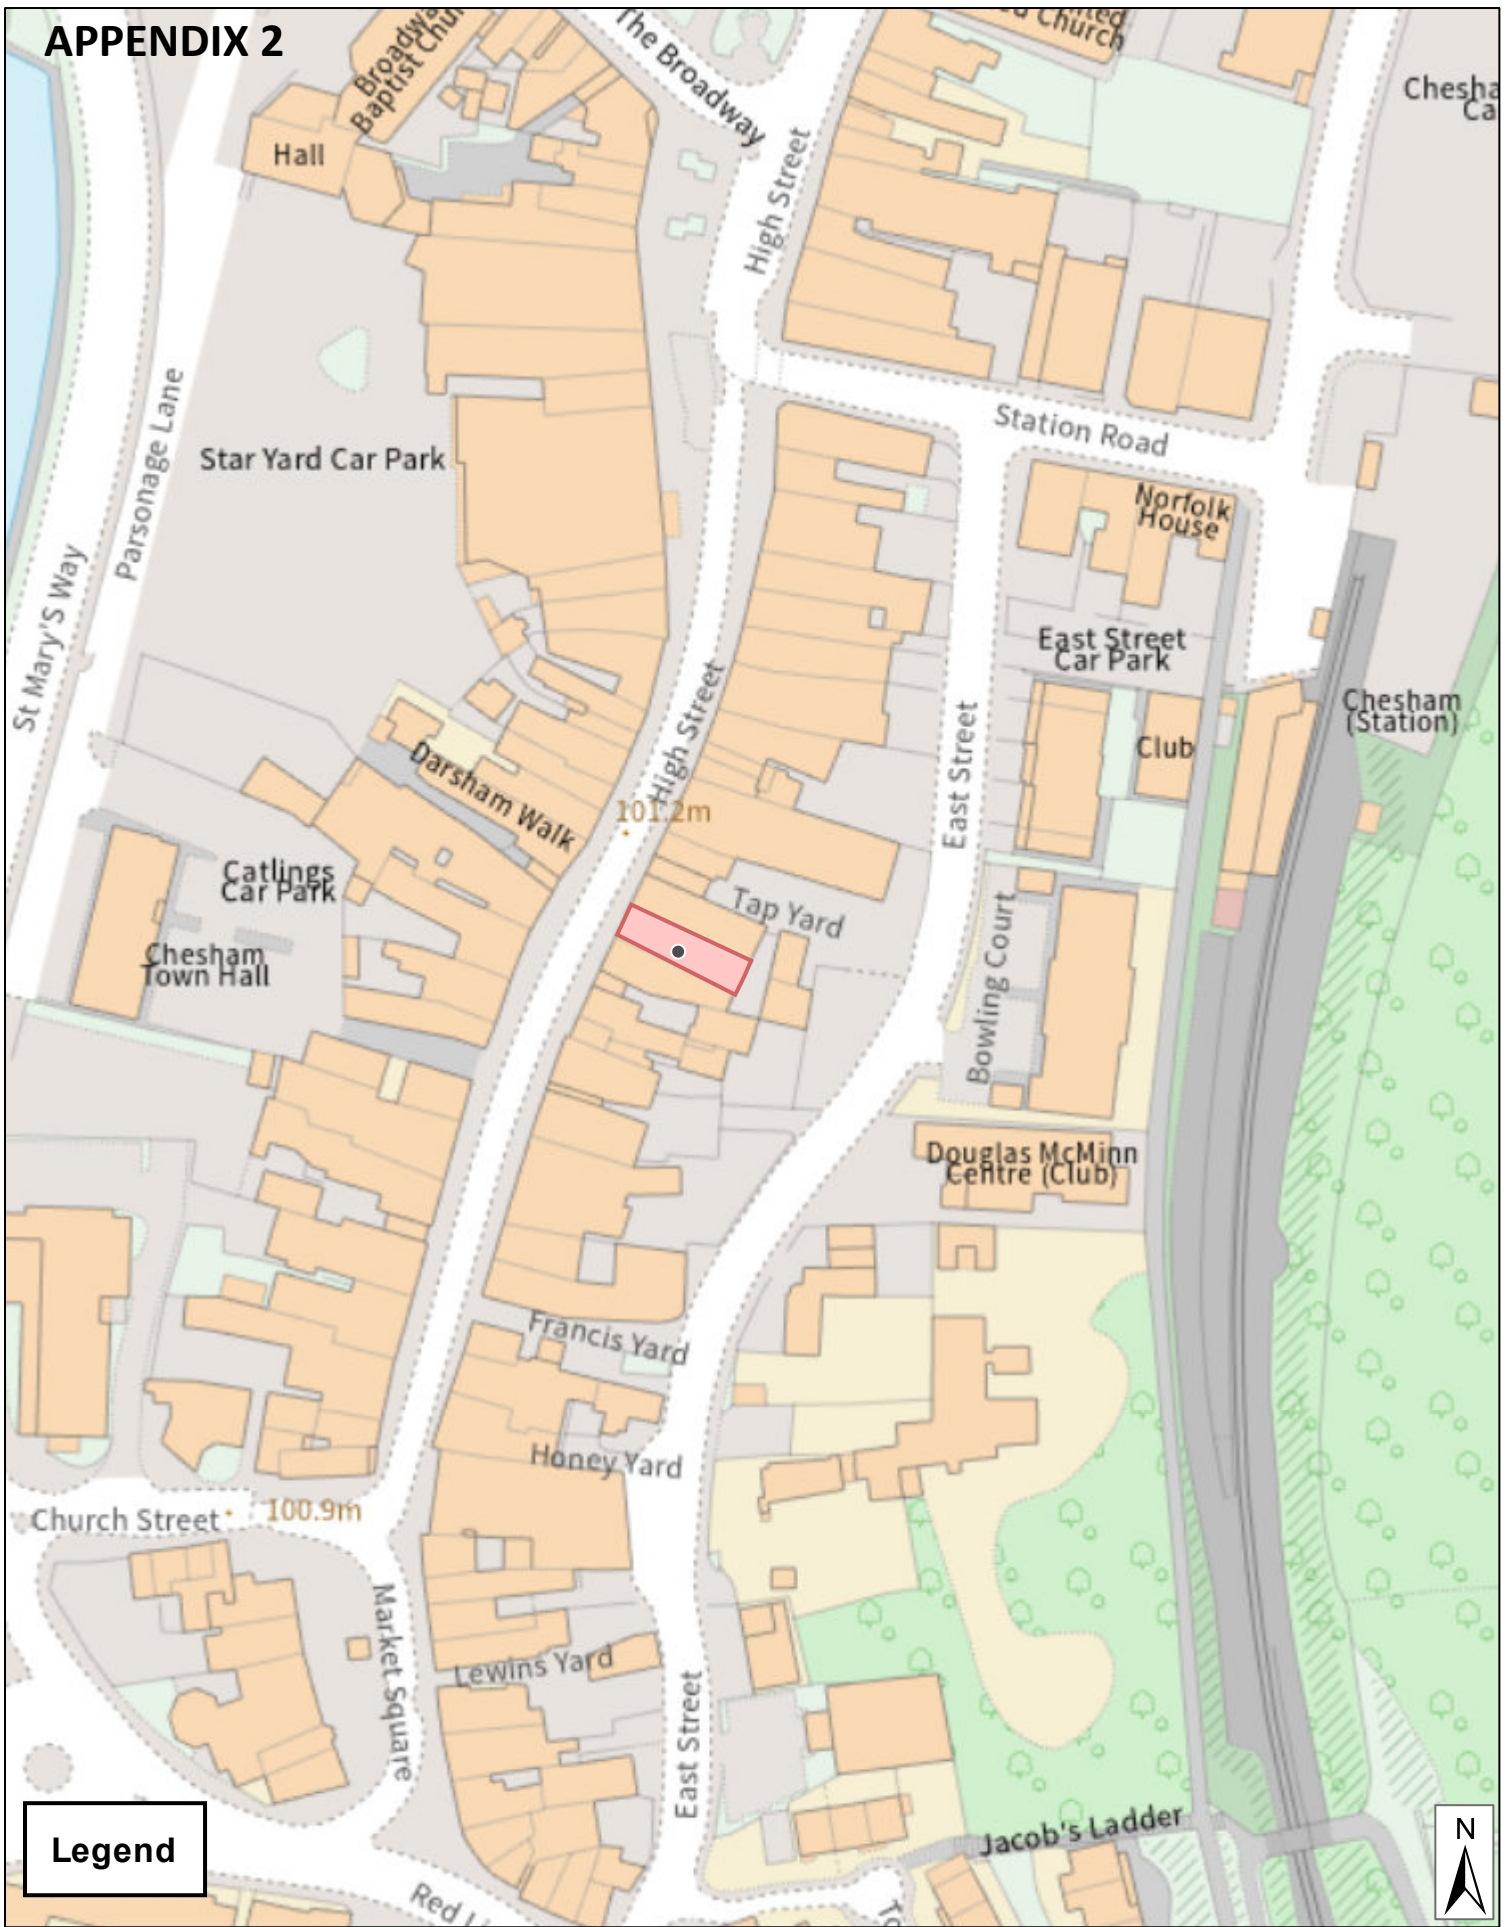

APPENDIX 2

Legend

© Copyright Buckinghamshire Council
Licence No. 010062456 2023

Appendix 2 - Location Plan New Hub & Off Licence

1:1,250

Copyright:
Author: Enter name
Date: 26/03/2024